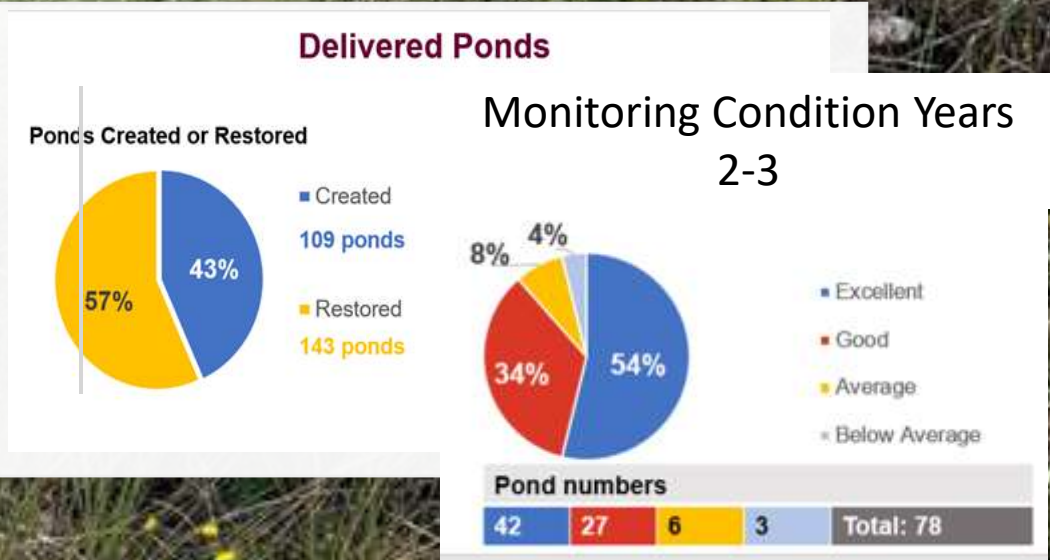

Why do we need a local Nature recovery Strategy?

James Seymour

**Deputy Director
Natural England
Sussex and Kent**

BIGGER

WILDING

The return
of nature to a
British farm

Isabella Tree
Knepp Castle

BETTER

District Level Licensing
 A type of Wildlife Licensing which considers conservation on a **landscape scale** rather than on a site scale.

JOINED