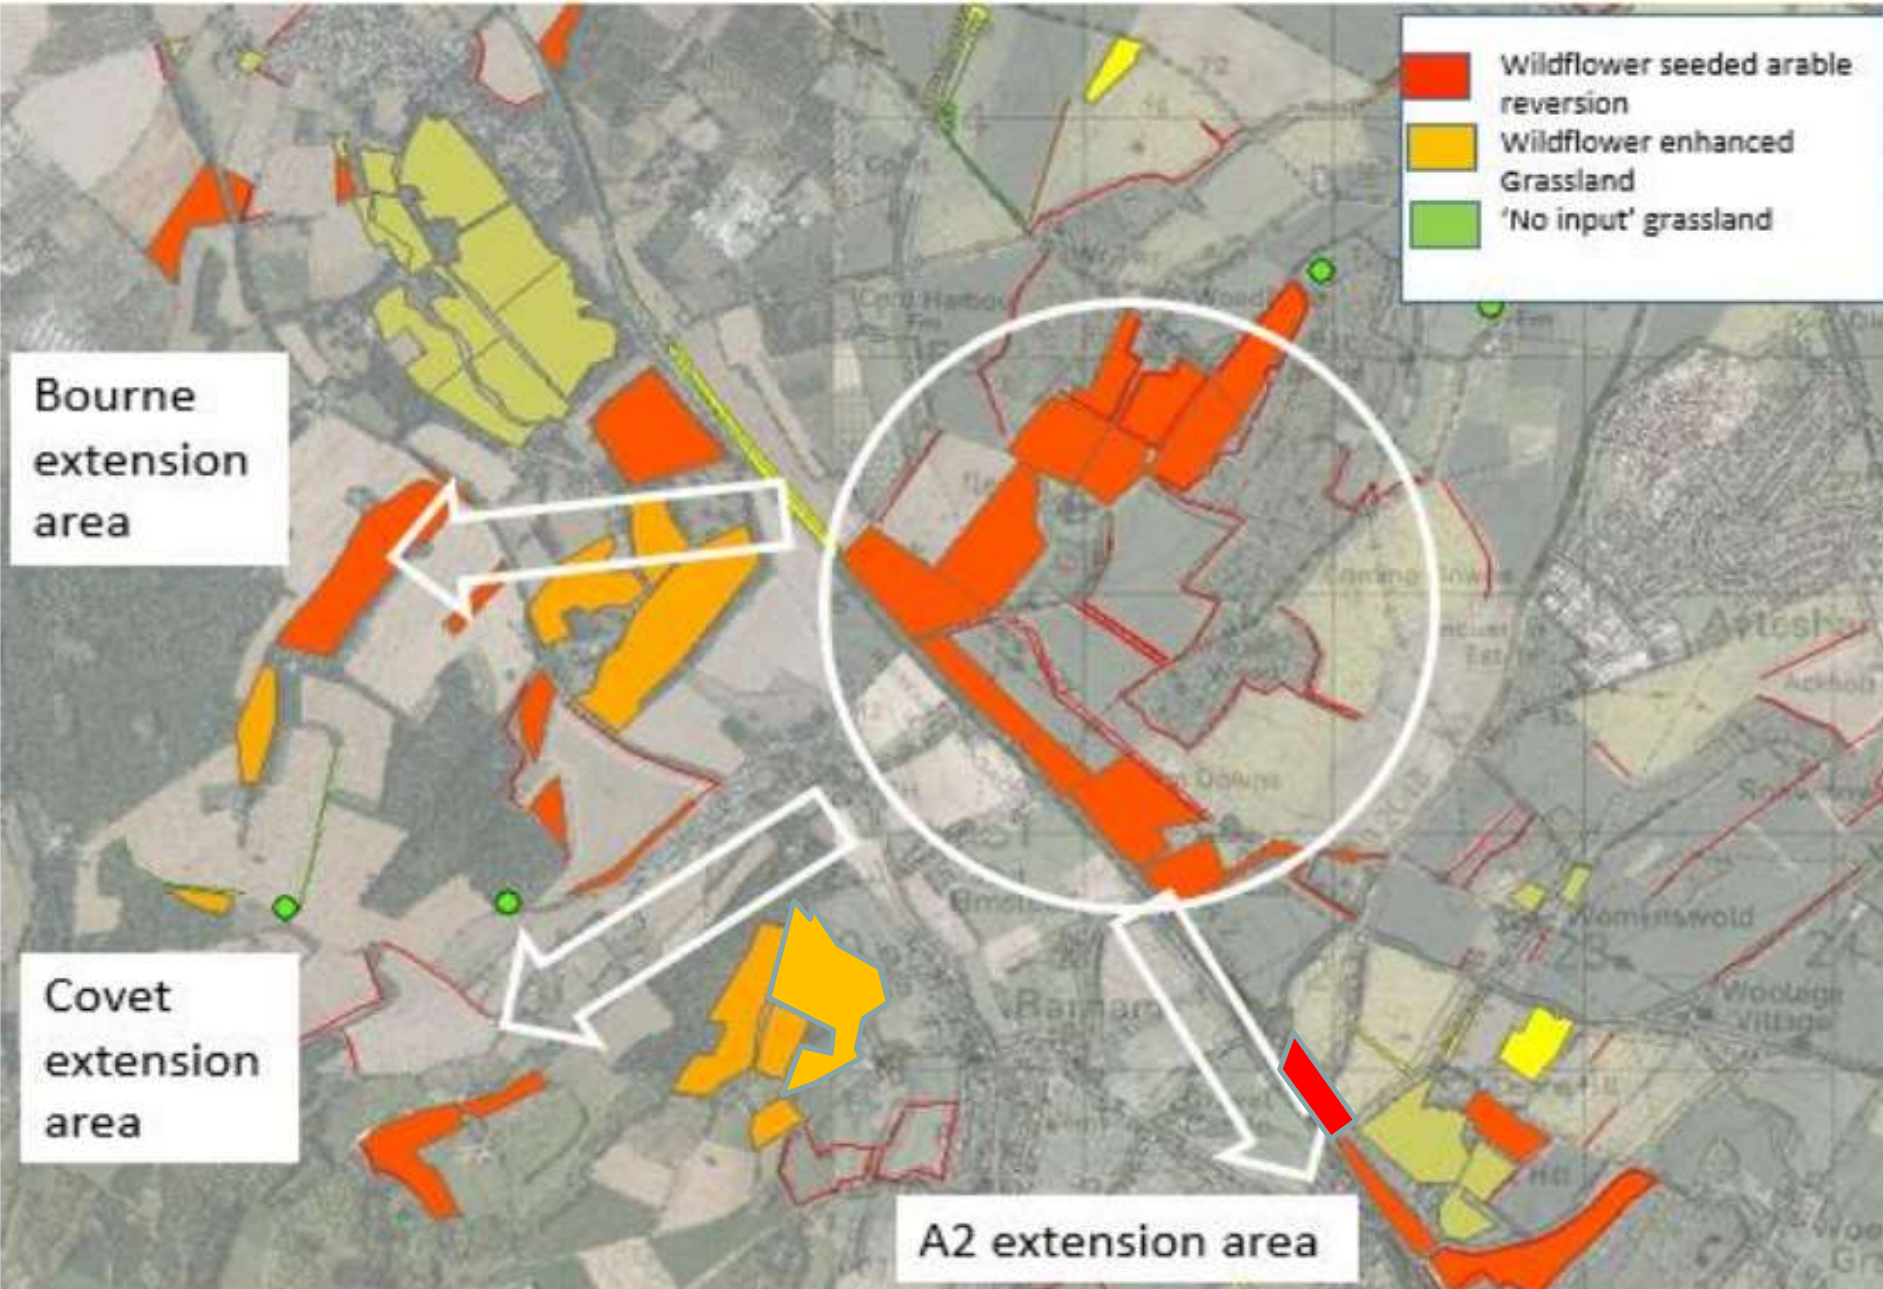

Building the network

Barham Downs core area 120 ha wildflower seeded arable reversion - 6 farms

Core and 'extension' areas

400ha wildflower grassland creation in wider landscape

Barham Downs Project Area

- Wildflower seeded arable reversion
- Grassland restoration – wildflowers seeded
- Existing parkland
- New small blue colony