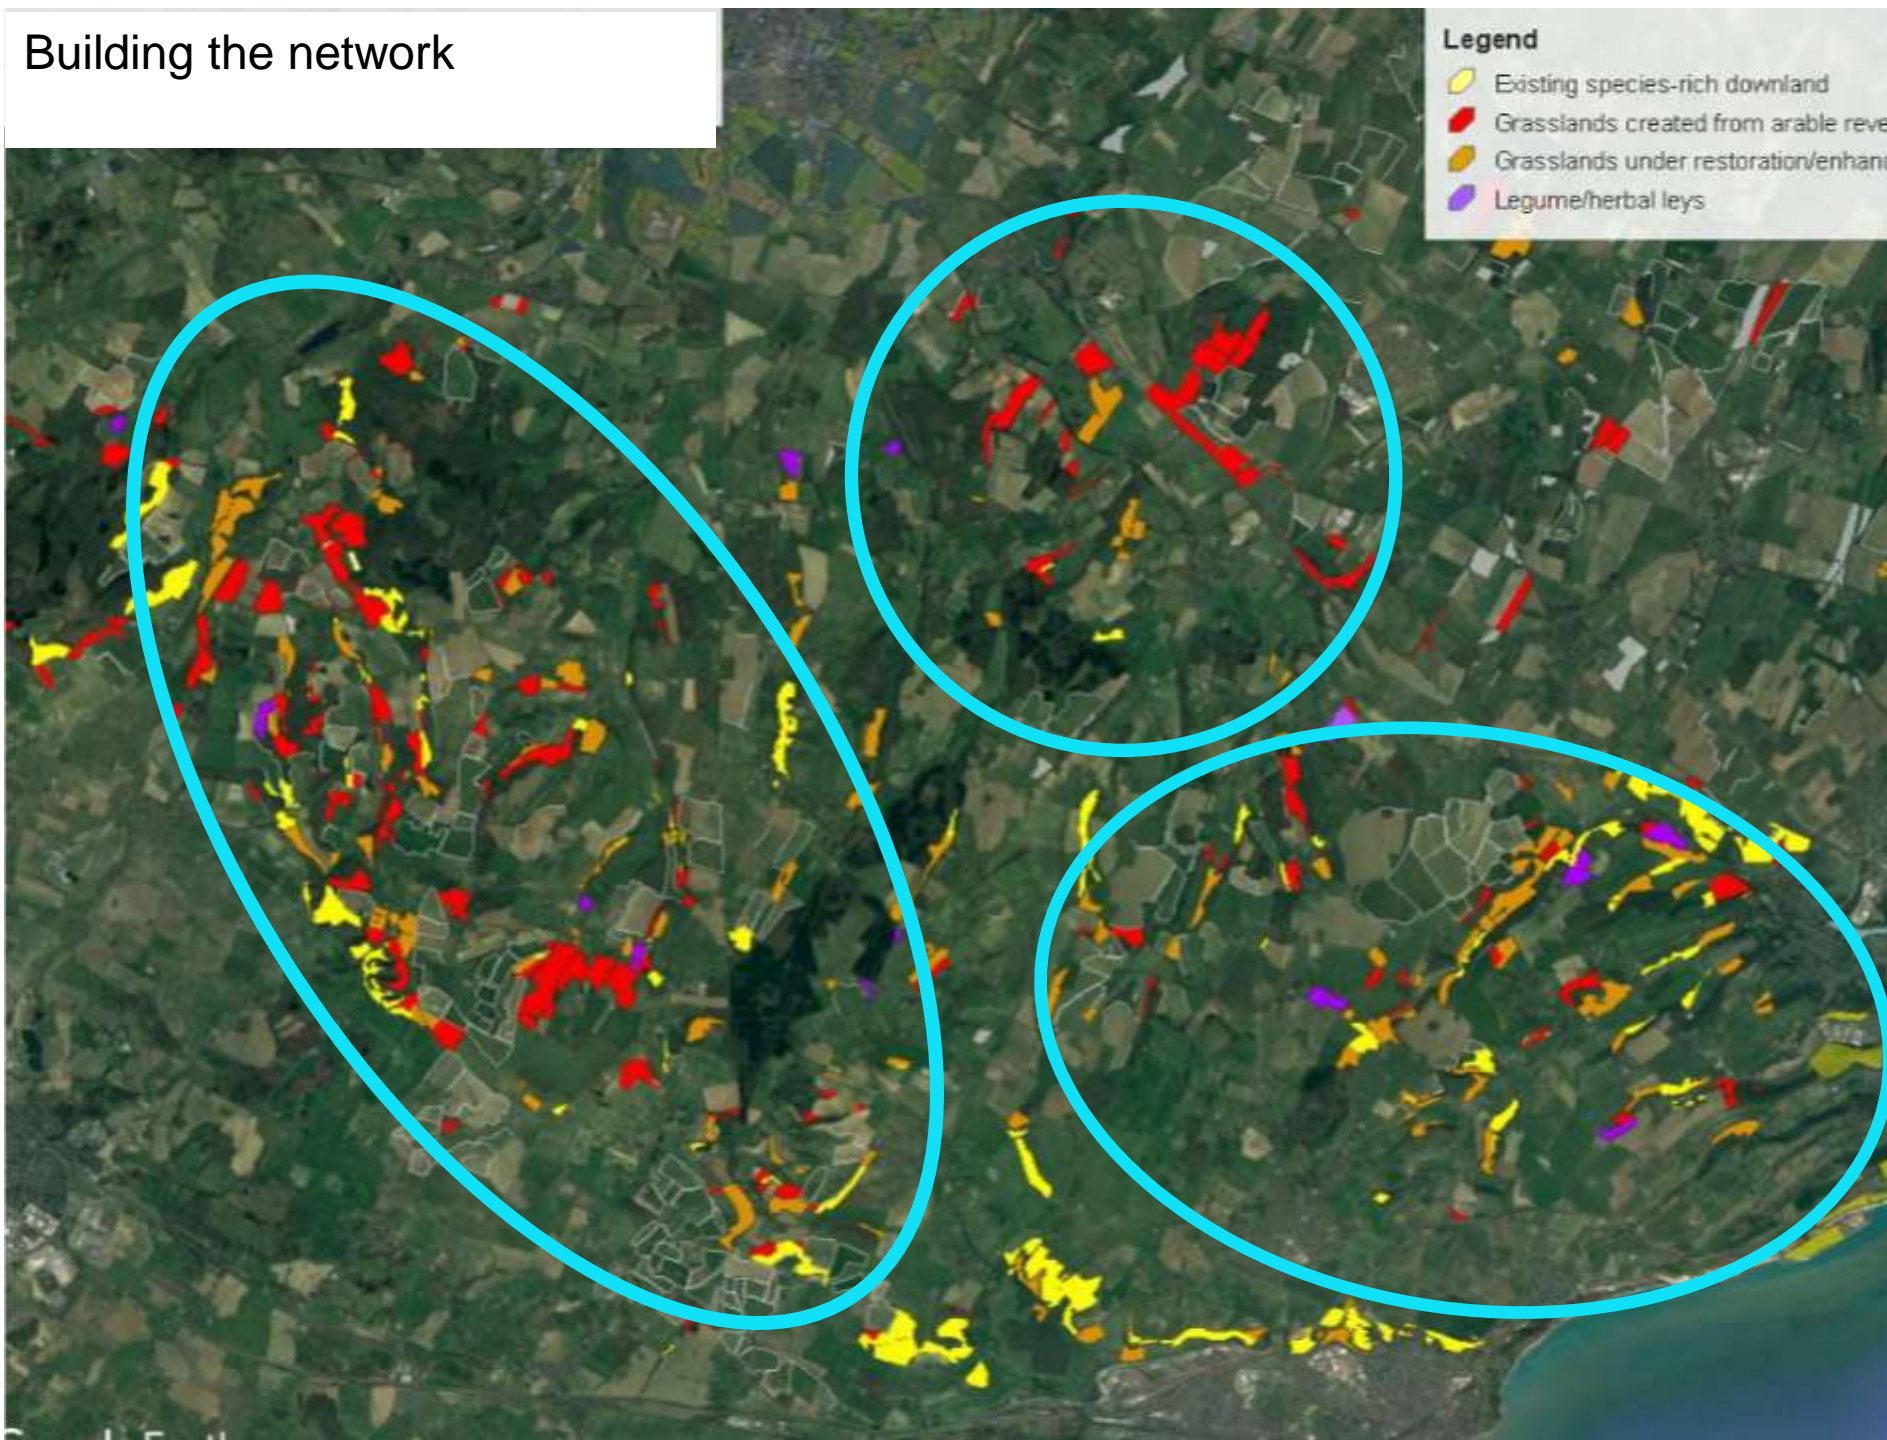

Building the network

Barham Downs core area 120 ha wildflower seeded arable reversion - 6 farms

Core and 'extension' areas

400ha wildflower grassland creation in wider landscape

Barham Downs Project Area

- Wildflower seeded arable reversion
- Grassland restoration – wildflowers seeded
- Existing parkland
- New small blue colony