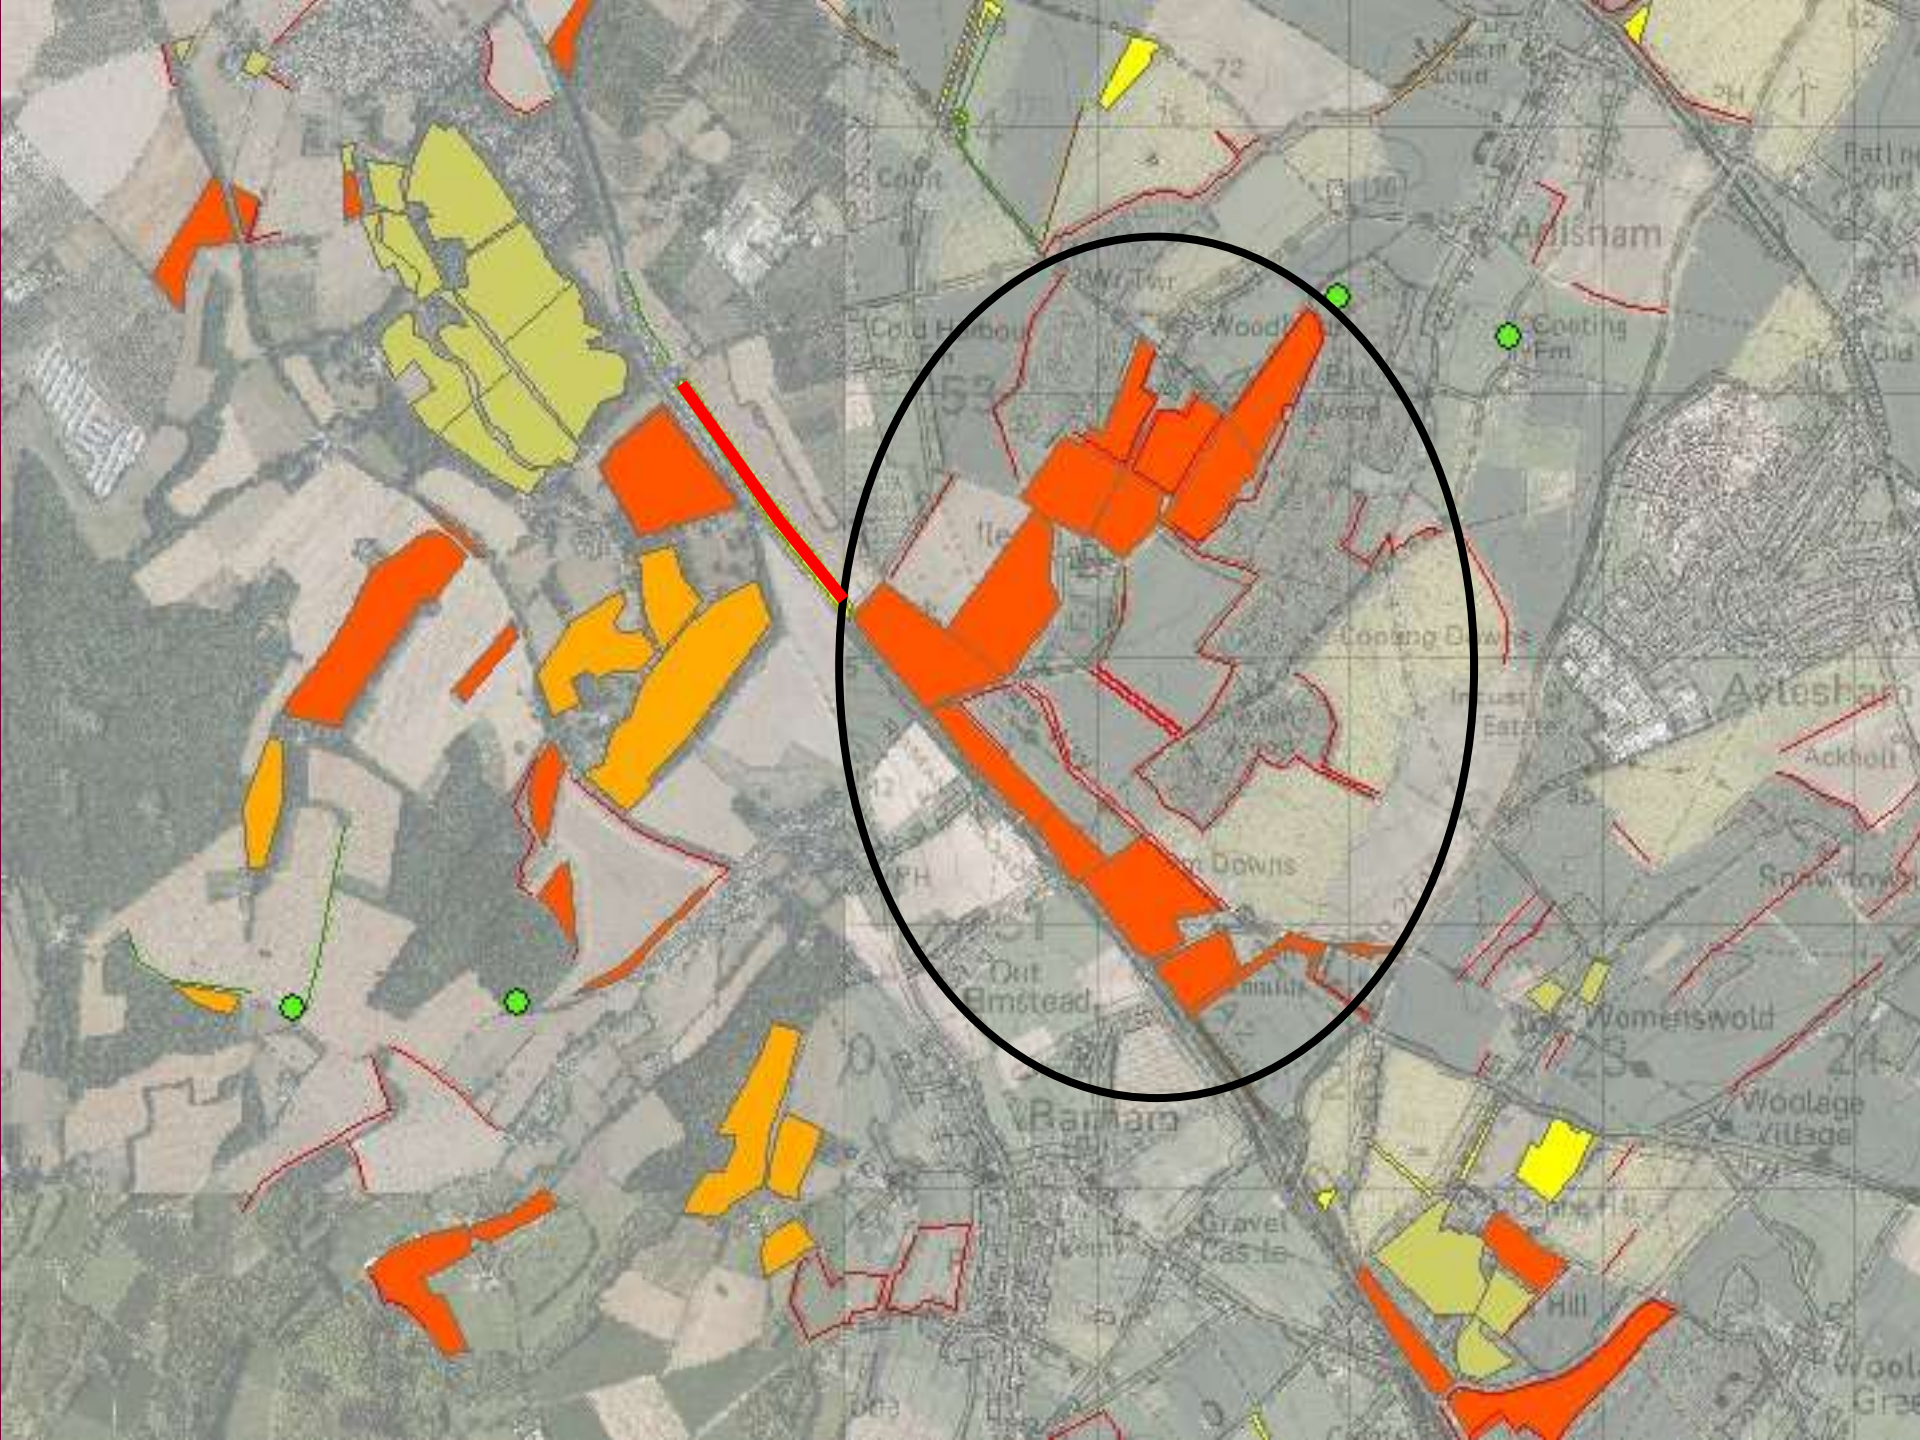

Building the network

Barham Downs core area 120 ha wildflower seeded arable reversion - 6 farms

Core and 'extension' areas

400ha wildflower grassland creation in wider landscape

Barham Downs Project Area

- Wildflower seeded arable reversion
- Grassland restoration – wildflowers seeded
- Existing parkland
- New small blue colony