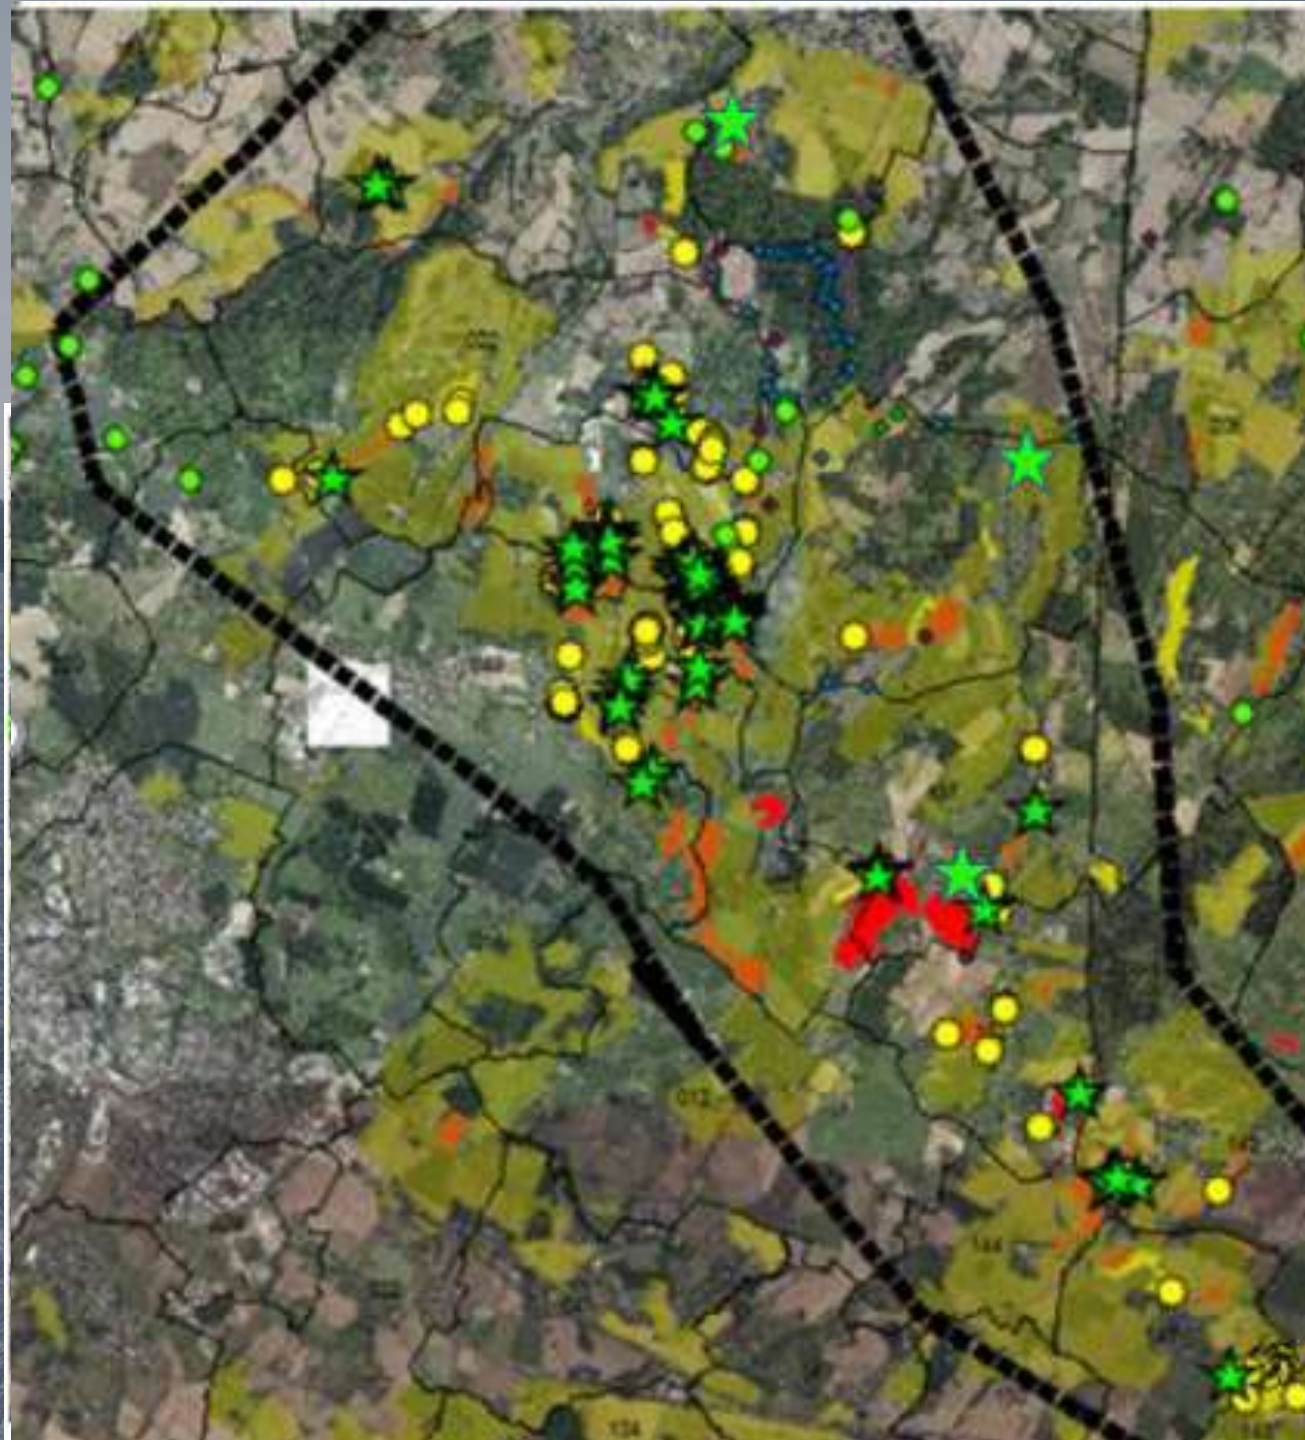

Dingy Skipper

# Dingy Skipper on arable reversion in the Stour Valley to Stone Street Project

-  Dingy Skipper records 2020
-  Dingy Skipper records 2020 on arable reversion land
-  Arable reversion/restoration
-  Farm holdings under schemes

# Duke of Burgundy

Annual total peak counts

The expansion of  
Black veined moth in  
the Hunt Street and  
Crundale area

-  Colony Sites/records pre2015
-  Records/colony sites since 2015  
(date) shows the year first recorded
-  Relic downland
-  Arable reversion/restoration sites

## Legend

- Existing species-rich downland
- Grasslands created from arable reversion
- Grasslands under restoration/enhancement
- Legume/herbal leys
- Project areas