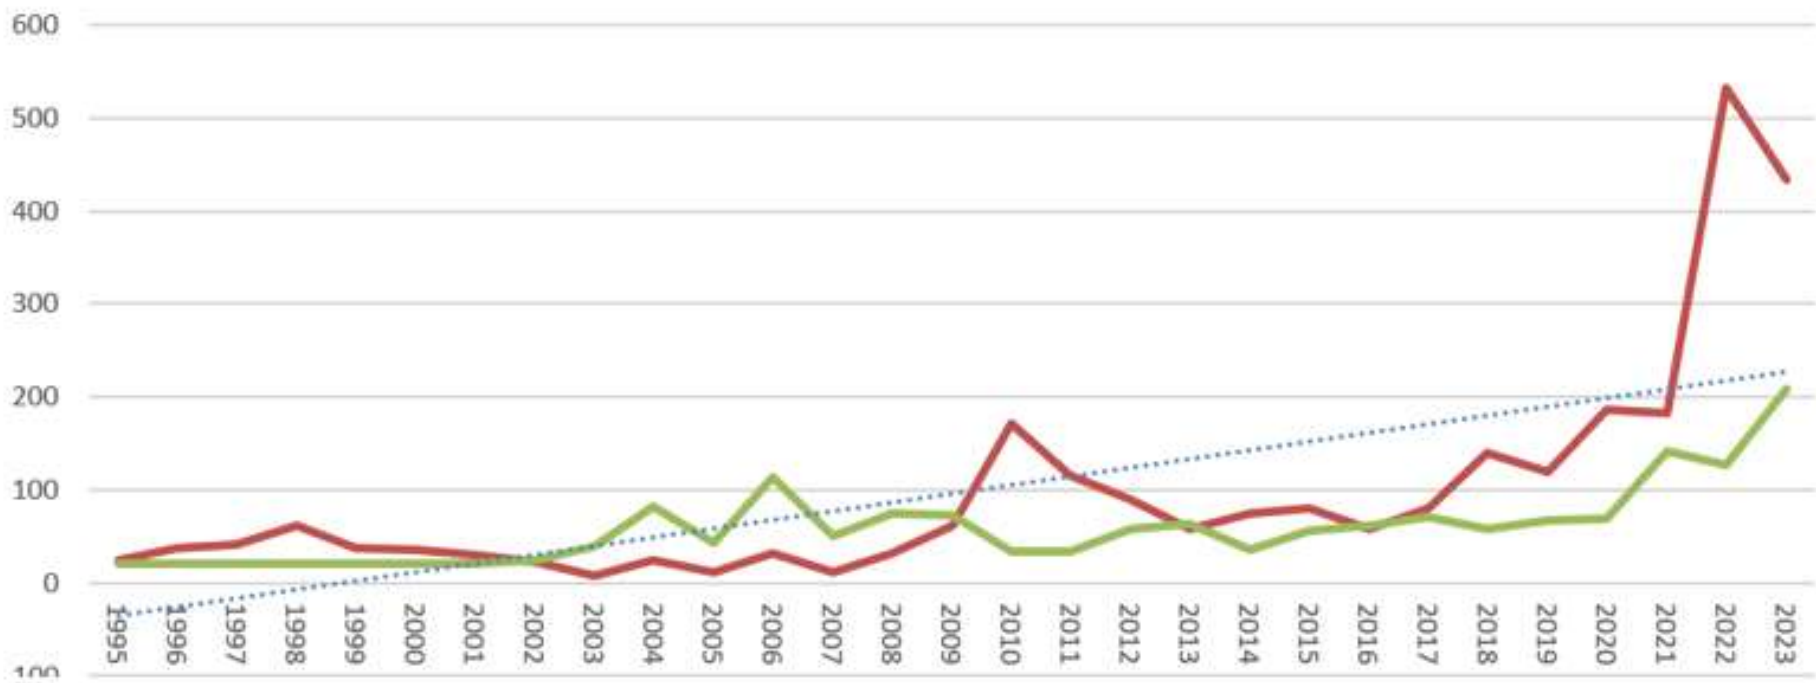

# Duke of Burgundy

Annual total peak counts

The expansion of  
Black veined moth in  
the Hunt Street and  
Crundale area

-  Colony Sites/records pre2015
-  Records/colony sites since 2015  
(date) shows the year first recorded
-  Relic downland
-  Arable reversion/restoration sites