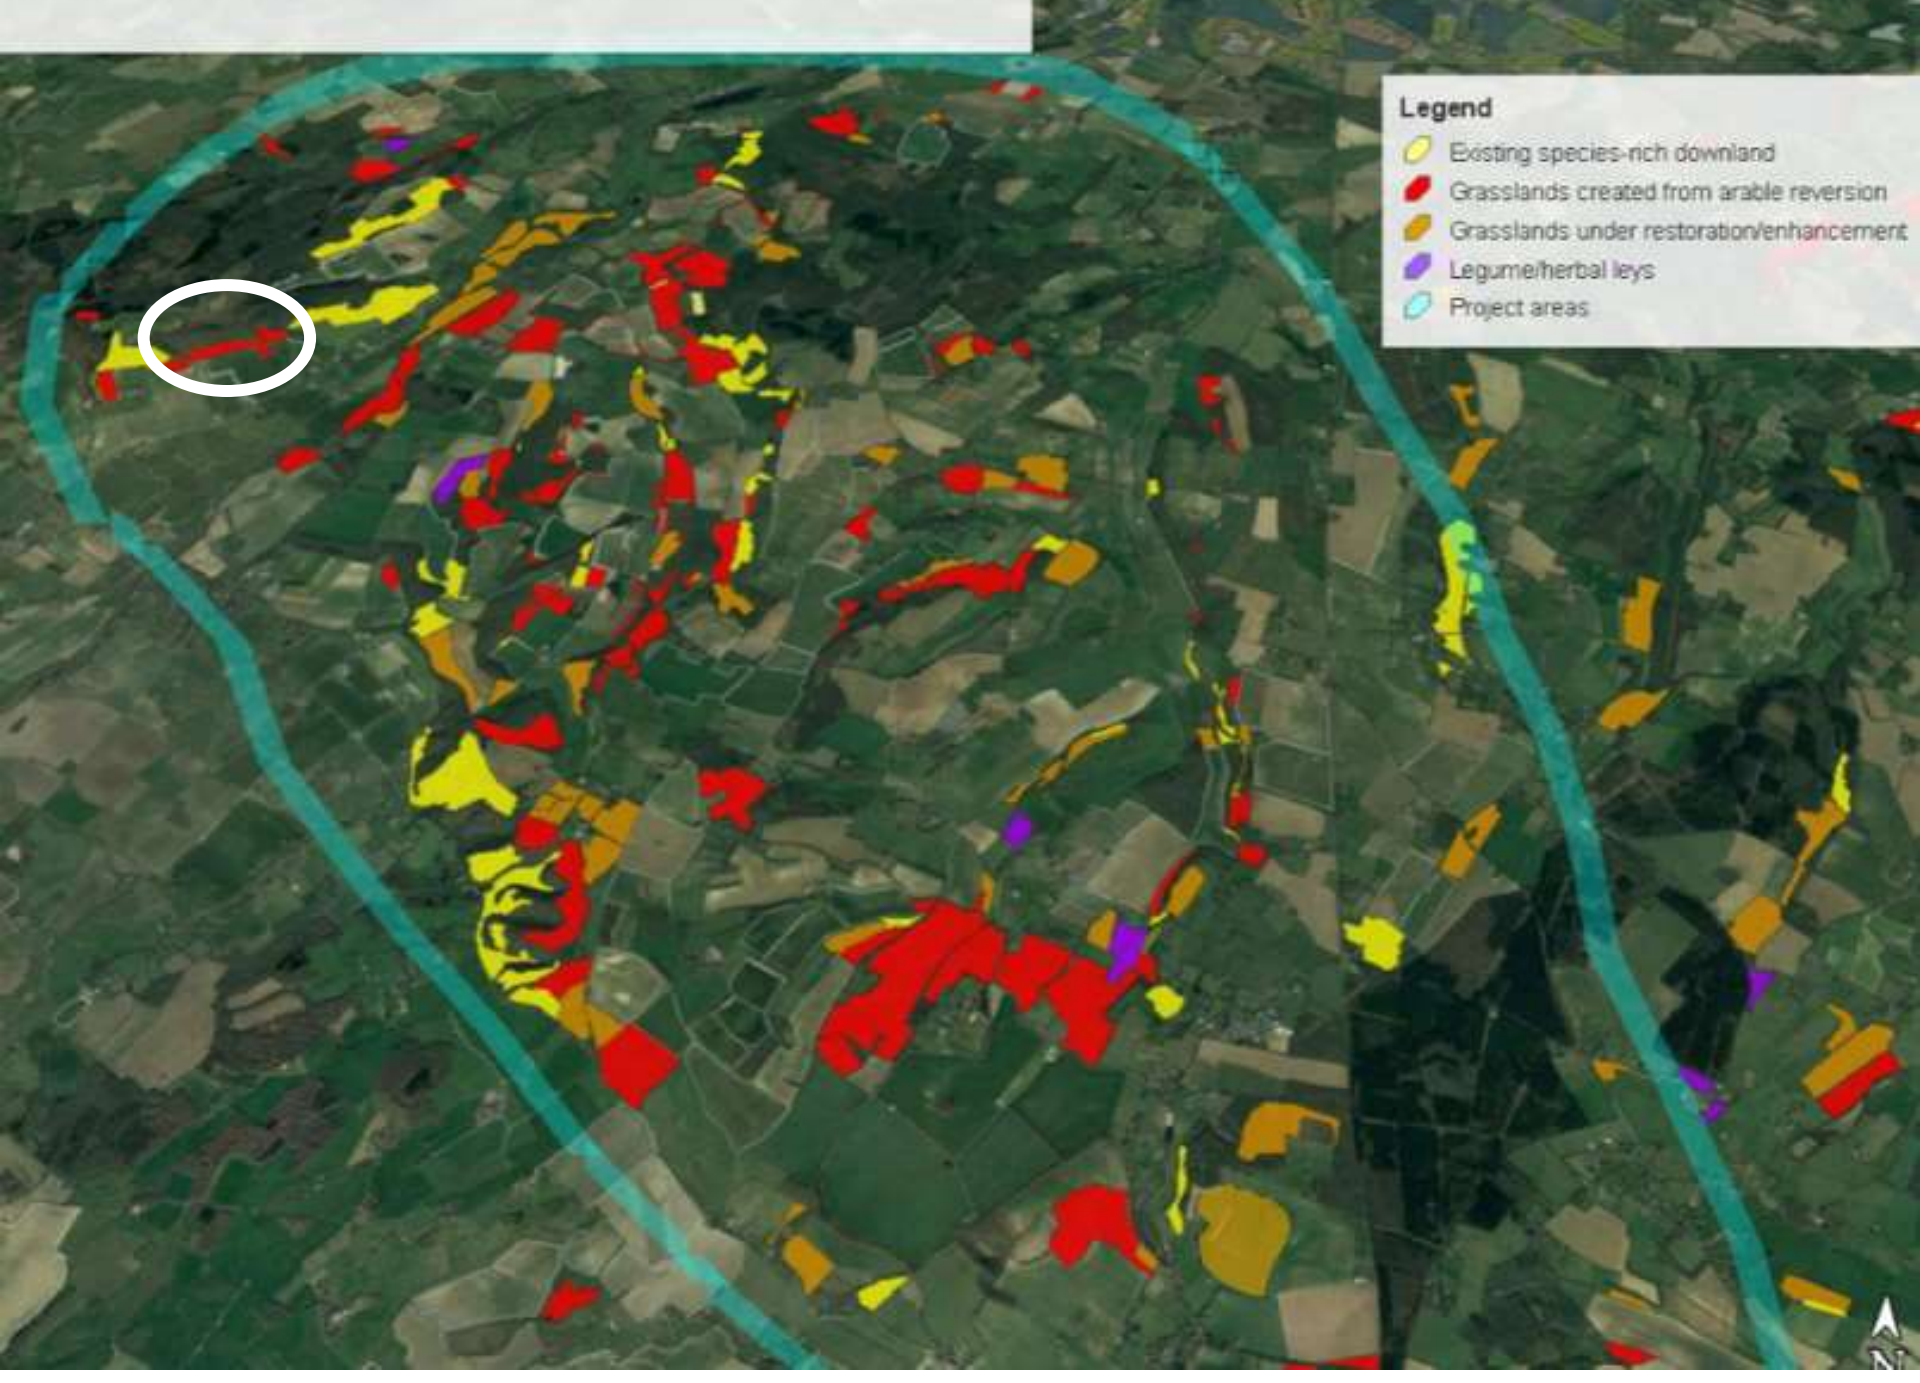

# Dingy Skipper on arable reversion in the Stour Valley to Stone Street Project

-  Dingy Skipper records 2020
-  Dingy Skipper records 2020 on arable reversion land
-  Arable reversion/restoration
-  Farm holdings under schemes

# Duke of Burgundy

Annual total peak counts

The expansion of  
Black veined moth in  
the Hunt Street and  
Crundale area

-  Colony Sites/records pre2015
-  Records/colony sites since 2015  
(date) shows the year first recorded
-  Relic downland
-  Arable reversion/restoration sites

# Stour Valley to Stone Street Nature Recovery Network

## Legend

- Existing species-rich downland
- Grasslands created from arable reversion
- Grasslands under restoration/enhancement
- Legume/herbal leys
- Project areas