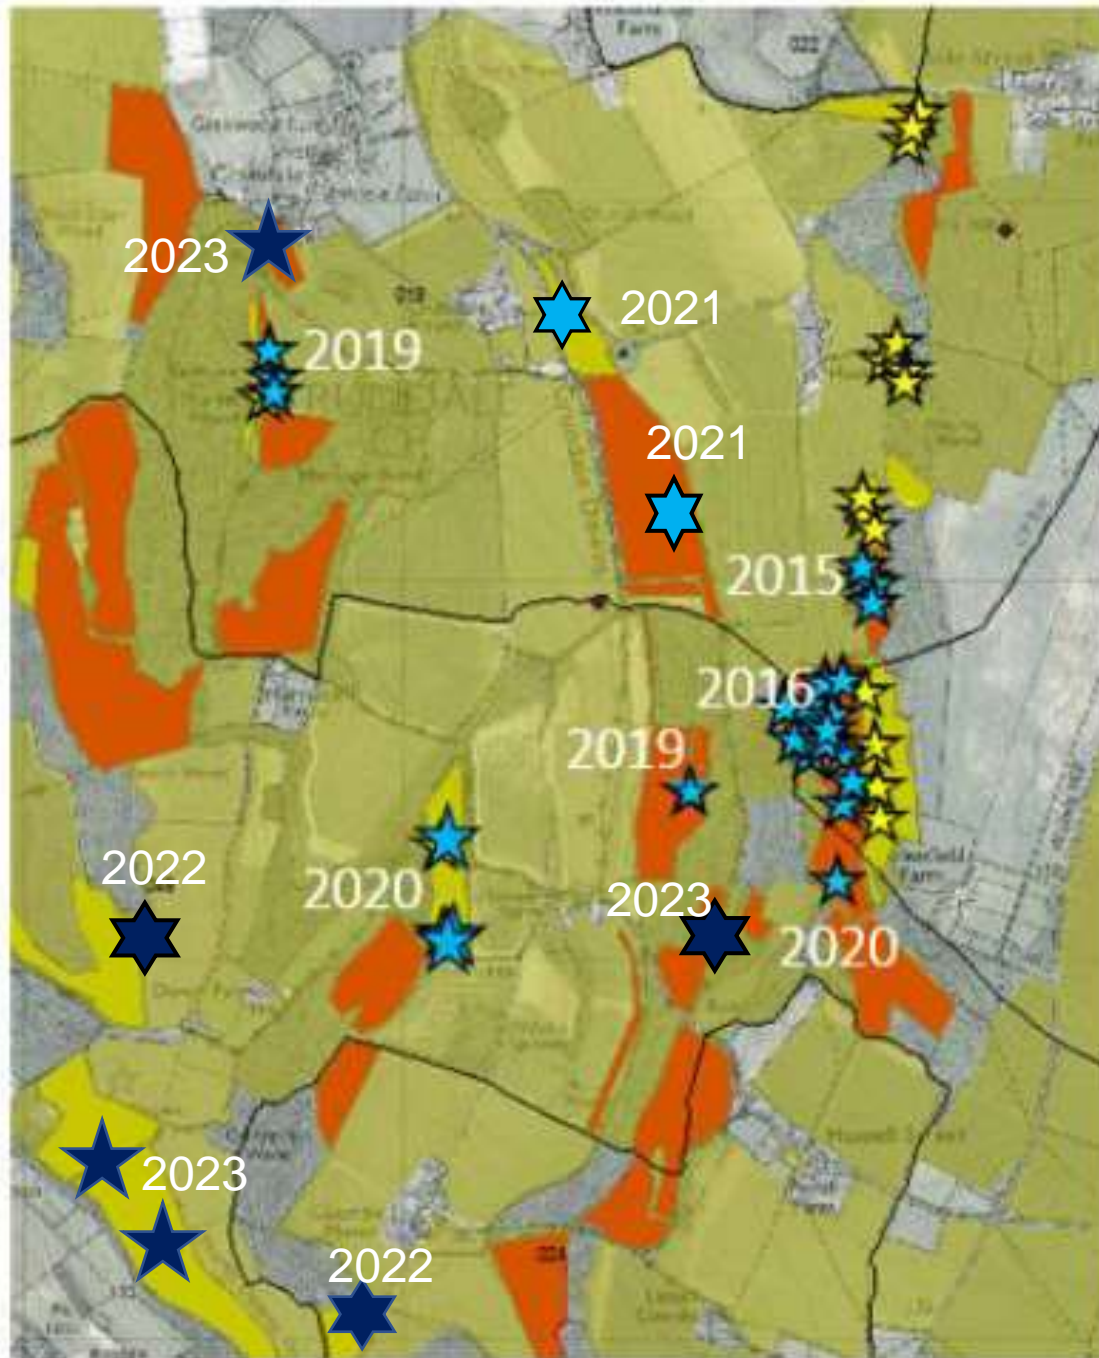

# Dingy Skipper on arable reversion in the Stour Valley to Stone Street Project

-  Dingy Skipper records 2020
-  Dingy Skipper records 2020 on arable reversion land
-  Arable reversion/restoration
-  Farm holdings under schemes

# Duke of Burgundy

Annual total peak counts

The expansion of  
Black veined moth in  
the Hunt Street and  
Crundale area

-  Colony Sites/records pre2015
-  Records/colony sites since 2015  
(date) shows the year first recorded
-  Relic downland
-  Arable reversion/restoration sites

# Stour Valley to Stone Street Nature Recovery Network

## Legend

- Existing species-rich downland
- Grasslands created from arable reversion
- Grasslands under restoration/enhancement
- Legume/herbal leys
- Project areas