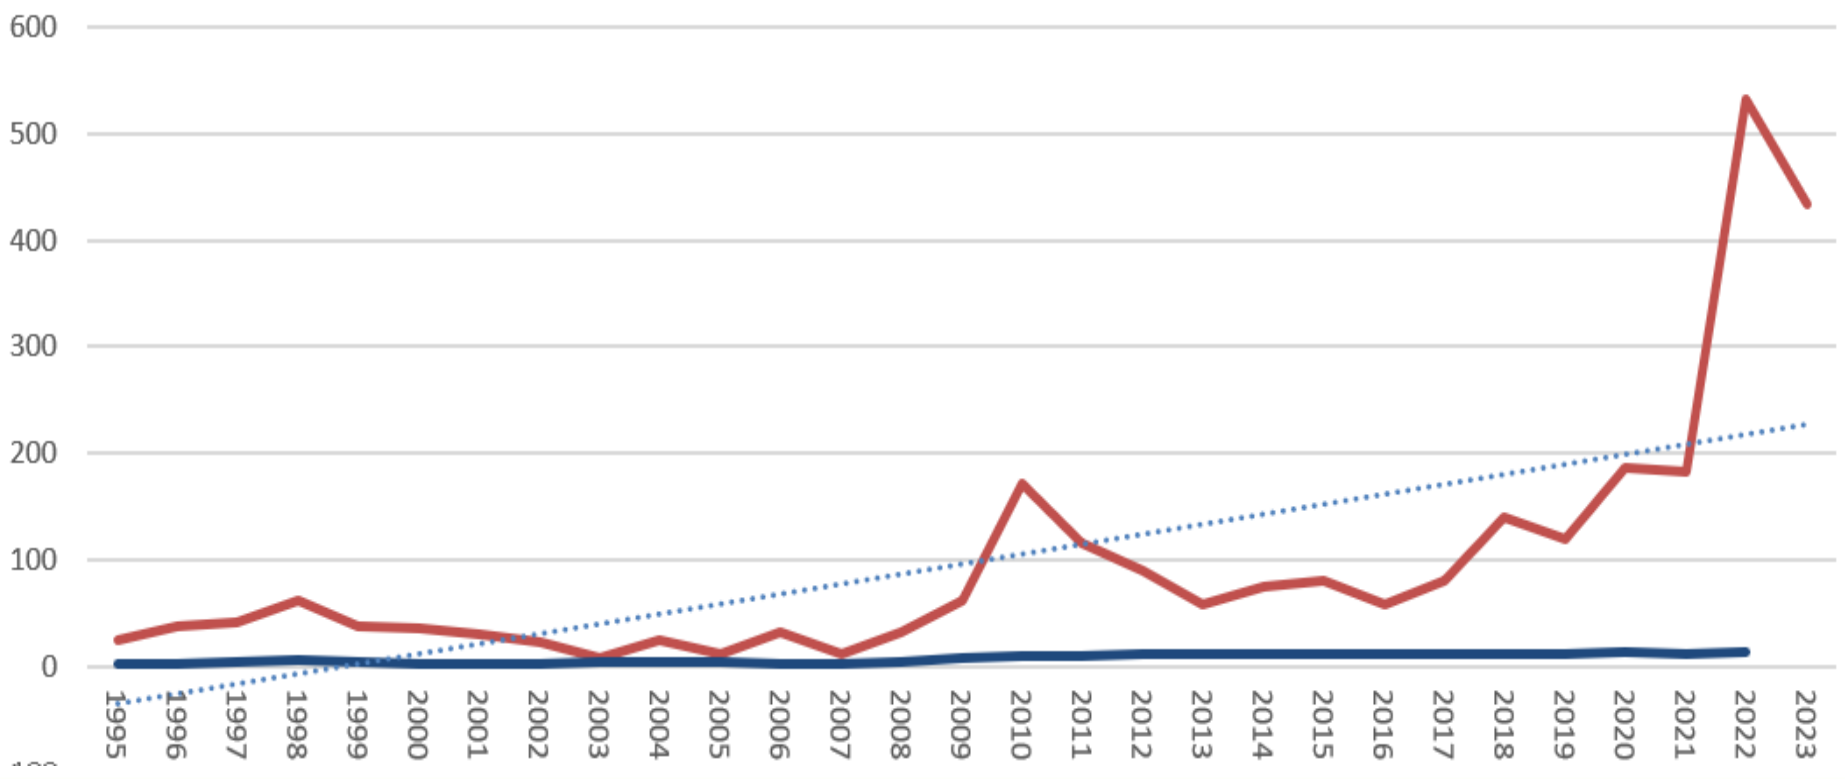

# Dingy Skipper on arable reversion in the Stour Valley to Stone Street Project

-  Dingy Skipper records 2020
-  Dingy Skipper records 2020 on arable reversion land
-  Arable reversion/restoration
-  Farm holdings under schemes

# Duke of Burgundy

Annual total peak counts

The expansion of  
Black veined moth in  
the Hunt Street and  
Crundale area

-  Colony Sites/records pre2015
-  Records/colony sites since 2015  
(date) shows the year first recorded
-  Relic downland
-  Arable reversion/restoration sites